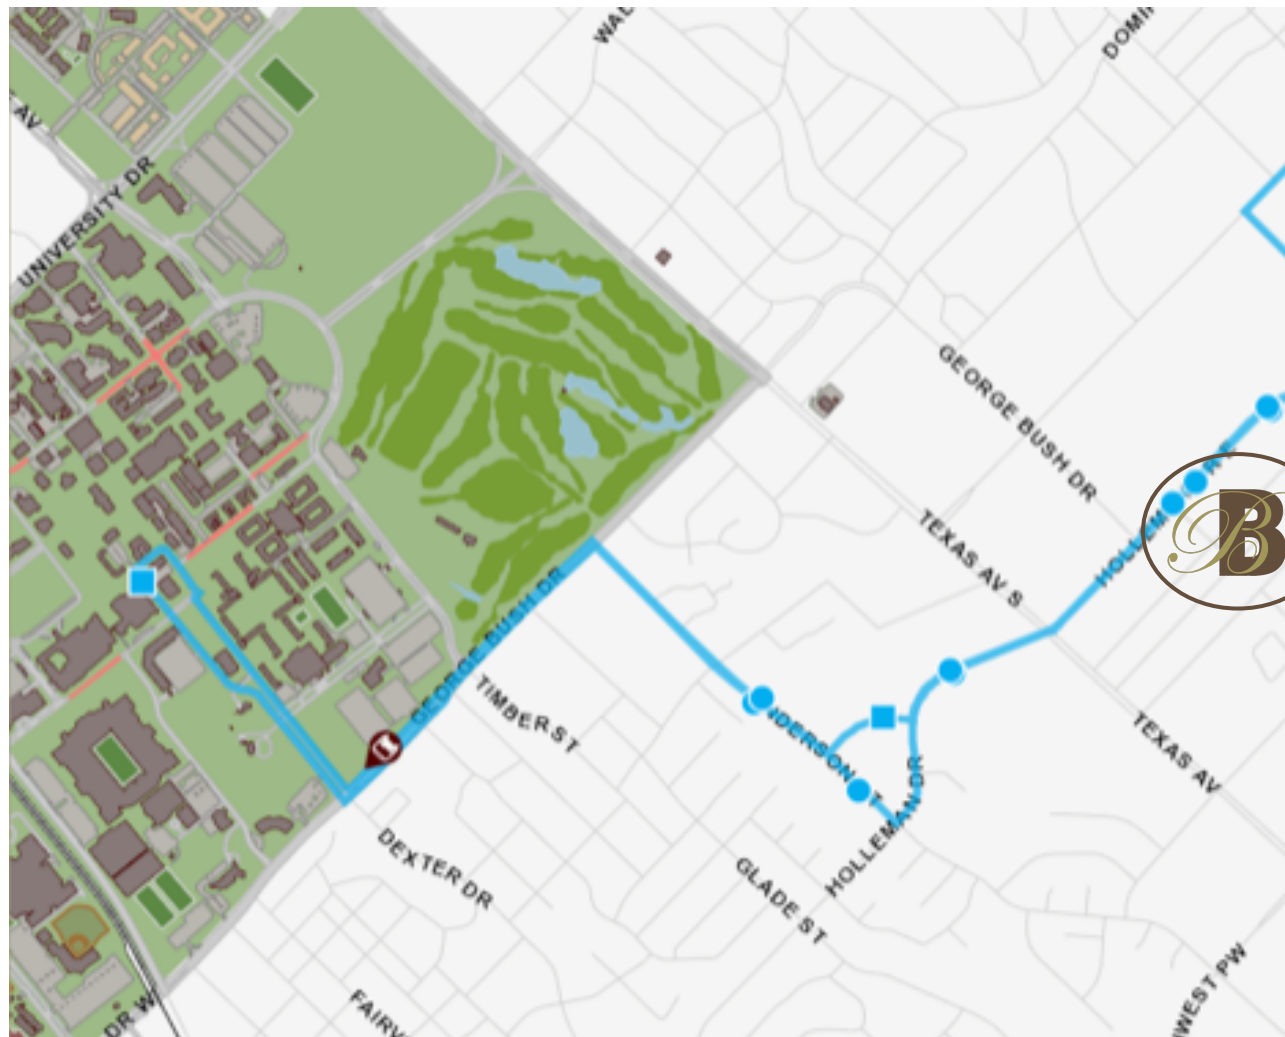

BROADSTONE RANCH

# AggieSpirit Bus Route

**ATM**  
*AggieSpirit*

 **BUS STOP**

979.847.RIDE  
transport.tamu.edu  
m.tamu.edu

**02 03 06**

27 Ring Dance Route